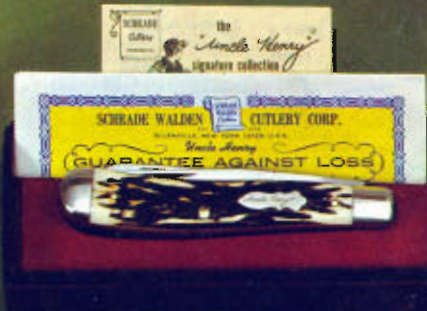

THE ONLY KNIVES GUARANTEED AGAINST LOSS FOR ONE FULL YEAR!

The ultimate in a man's gift. Customized Uncle Henry knives are hand-cutlered of the finest special analysis tool steel ground to Schrade's fabled "Zero Edge," with deep-grained Staglon[®] handles, solid nickel silver bolsters and solid brass linings. Each proudly bears its own individual serial number and can be registered. Handsome presentation boxes include registration/guarantee form and descriptive folder.

Illustrations
Not Actual
Size

897UH
PREMIUM STOCKMAN
3 1/4 lbs. per 12.
3-9/16" closed.

885UH
KING RANCH
3 1/2 lbs. per 12.
4" closed.

227UH
FOLDING BOWIE
10 1/4 lbs. per 12.
5 1/4" closed.

171UH PRO HUNTER
w/steerhide sheath & sharpening stone.
18 lbs. per 12. 10 1/2" o/a. 5-5/8" blade.

285UH GUNSTOCK PRO TRAPPER
Clip & spey blades. 4 lbs. per 12. 3-7/8" closed.

original OLD TIMER[®] COLLECTION

The best-known, premium-quality line of nationally-advertising pocket cutlery in the world! Hand made the way we made them for your grandad! Saw-cut Staglon[®] handles, finest high-carbon cutlery steel blades, solid nickel silver bolsters and brass linings feature Old Timers. Each appropriately gift boxed with descriptive brochure.