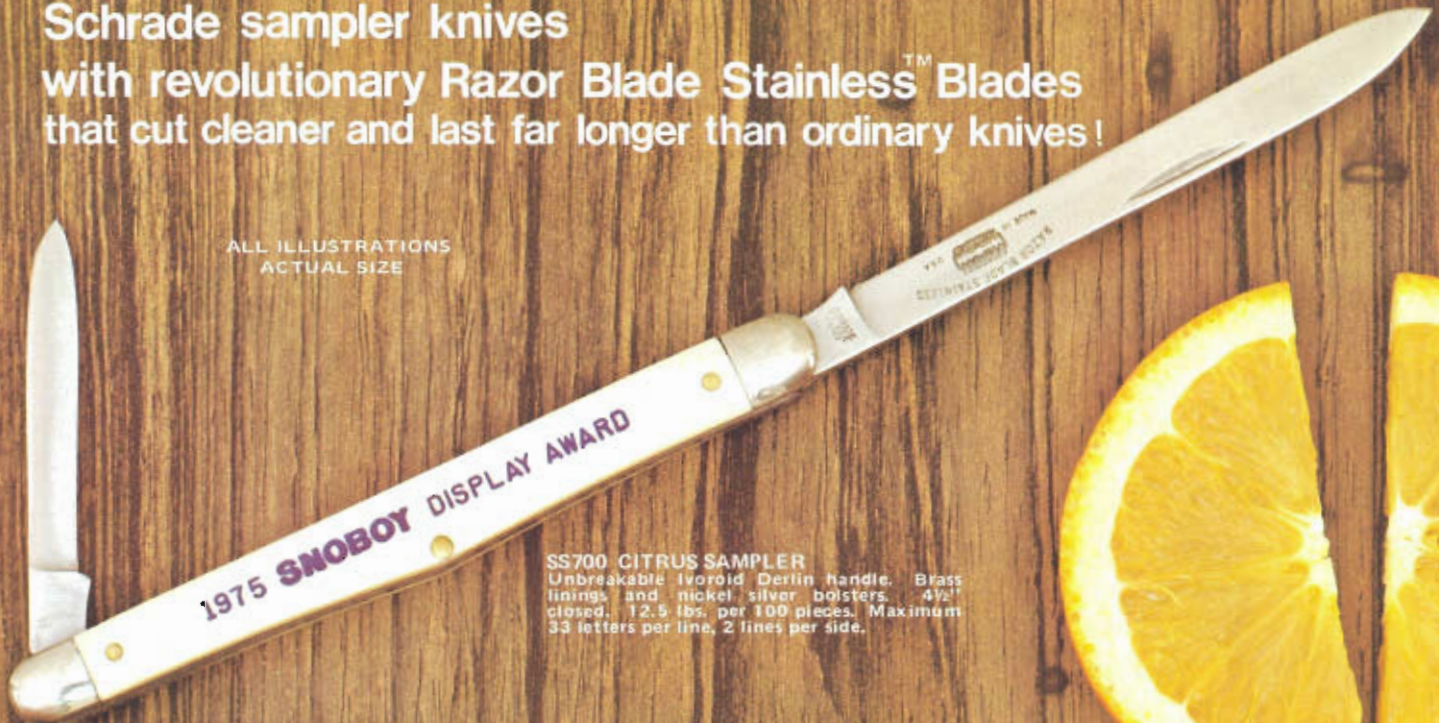

professional
Schrade sampler knives
with revolutionary Razor Blade Stainless™ Blades
that cut cleaner and last far longer than ordinary knives!

ALL ILLUSTRATIONS
ACTUAL SIZE

SS700 CITRUS SAMPLER
Unbreakable Ivoroid Derlin handle. Brass linings and nickel silver bolsters. 4 1/2" closed. 12.5 lbs. per 100 pieces. Maximum 33 letters per line, 2 lines per side.