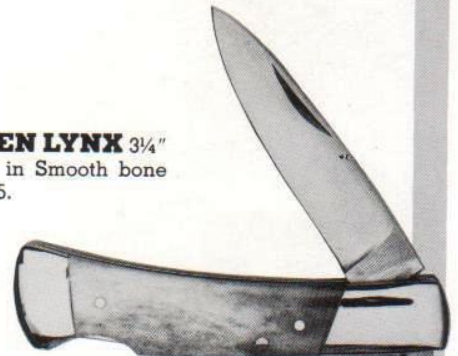

LITTLE TRAPPER

3¾" long. Brass linings. Nickel silver bolsters. Available in Smooth bone, pick bone or Christmas Tree. Price \$15.95.

FROST COON SKINNER

5 1/2" long. Fixed blade. Hunting knife. Comes with an all leather boot or belt clip sheath. Limited supply on this item due to the Genuine Deer Stag Handles. Price \$29.50.

THE QUAIL HUNTER

2 7/8" long. Available in Genuine Smooth bone handles or White Micarta handles. Price \$15.95.

COTTON TAIL 2 blade, 2 3/4" long. Available in Smooth bone handles only. Price \$11.50.

THE SILVER FOX

2 7/8" long. Brass linings. 2 blade. Smooth bone handles only. Price \$9.50.

VIXEN 2 3/8" long. Genuine Abalone Pearl Handles. Limited supply. Price \$25.00.

BARRACUDA

3 1/2" long closed. Custom designed to fit your hand. Available in Smooth bone or pick bone. Price \$17.95. Available in Candy Cane and Blue Fleck, Sandlewood, Imitation White Ivory, and other various handle materials. Price \$16.95. Also available in Genuine Abalone Pearl. Price \$40.00.

THE GOLDEN LYNX 3 1/4" long. Available in Smooth bone only. Price \$16.95.

Order From:

Dear Customer,
Please contact your local dealer or distributor for these knives. If no one is in your area please contact Frost Cutlery for information.