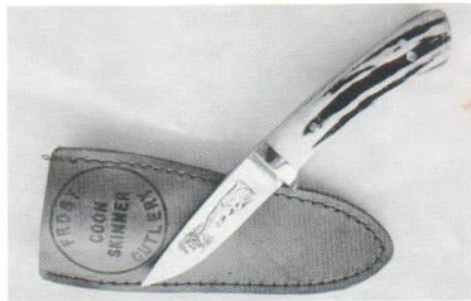

2 7/8" long. Brass linings. 2 blade. Smooth bone handles only. Price \$9.50.

VIXEN 2 3/8" long. Genuine Abalone Pearl Handles. Limited supply. Price \$25.00.

BARRACUDA

3 1/2" long closed. Custom designed to fit your hand. Available in Smooth bone or pick bone. Price \$17.95. Available in Candy Cane and Blue Fleck, Sandlewood, Imitation White Ivory, and other various handle materials. Price \$16.95. Also available in Genuine Abalone Pearl. Price \$40.00.

THE GOLDEN LYNX 3 1/4" long. Available in Smooth bone only. Price \$16.95.

Order From:

Dear Customer,
Please contact your local dealer or distributor for these knives. If no one is in your area please contact Frost Cutlery for information.

New Frost COON SKINNER

Only 1,500 made

First 200 Serial Numbered

Genuine Deer Stag Handles, 5½" overall length, bluetick hound treeing a coon pictured on the blade.

440C SS Blade -- Only \$22.50 ea.

Non-Slip Handle

Parker-Frost Tang Stamp

Double Edged Blade

Shown
Actual Size
8¾" Overall

Smoky Mountain
Toothpick

\$17.95
6 or more \$12.50 each

Sheath with Belt-Boot
Clip and Thumb Snap
Release

Frost Cutlery Company

Frost Coon Skinner