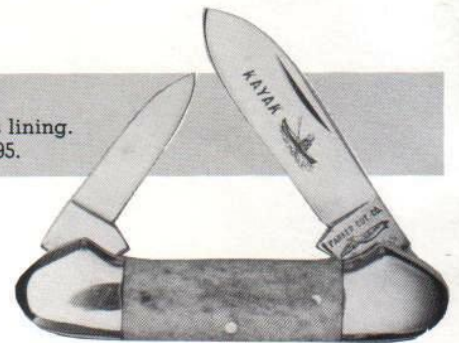

Frost Cutlery COMPANY

BOOT KNIFE 9" overall length. 5" blade with leather sheath with boot clip. Quick opening snap. Price \$24.95.

FALCON 3½" closed. Available in Smooth bone, pick bone, imitation white ivory, Christmas Tree. Price \$16.95.

APACHE HUNTER 3¾" closed. Available in Smooth bone only. Full blade etching. Price \$18.95. Genuine suede leather pouch is furnished.

DOLPHIN 3¾" closed. Available in Smooth bone only. Price \$19.95.

LITTLE KAYAK 3" long. Brass Bolsters. 2 blades. Brass lining. Smooth bone or Pick bone handles. \$16.95.

THE TIGER SHARK Top of the line. 3½" closed. Nickel silver bolsters. Available in the California Clip or Regular Clip blade. Smooth bone and Pick bone are \$17.95. Imitation white, Christmas Tree and other handles are \$17.50.