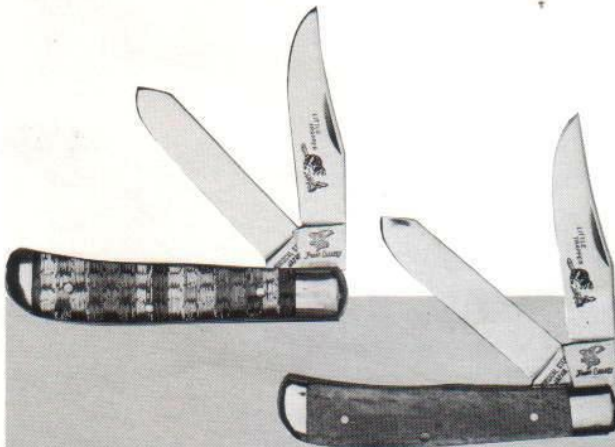

Frost Cutlery COMPANY

BOOT KNIFE 9" overall length. 5" blade with leather sheath with boot clip. Quick opening snap. Price \$24.95.

FALCON 3½" closed. Available in Smooth bone, pick bone, imitation white ivory, Christmas Tree. Price \$16.95.

APACHE HUNTER 3¾" closed. Available in Smooth bone only. Full blade etching. Price \$18.95. Genuine suede leather pouch is furnished.

DOLPHIN 3¾" closed. Available in Smooth bone only. Price \$19.95.

LITTLE KAYAK 3" long. Brass Bolsters. 2 blades. Brass lining. Smooth bone or Pick bone handles. \$16.95.

THE TIGER SHARK Top of the line. 3½" closed. Nickel silver bolsters. Available in the California Clip or Regular Clip blade. Smooth bone and Pick bone are \$17.95. Imitation white, Christmas Tree and other handles are \$17.50.

LITTLE TRAPPER

3¾" long. Brass linings. Nickel silver bolsters. Available in Smooth bone, pick bone or Christmas Tree. Price \$15.95.

FROST COON SKINNER

5 1/2" long. Fixed blade. Hunting knife. Comes with an all leather boot or belt clip sheath. Limited supply on this item due to the Genuine Deer Stag Handles. Price \$29.50.