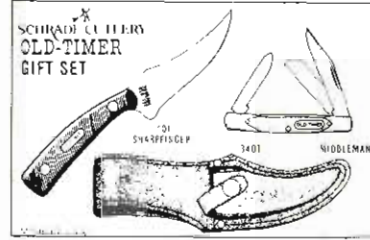

Gift Sets

SGS-1
Old Timer® Gift Set
1520T Sharpfinger w/sheath,
340T Middleman
$42.00