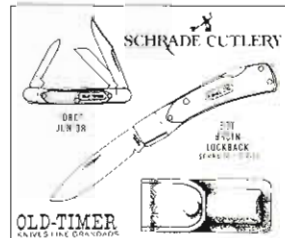

808 2 3/4"
Junior Stock Knife
\$16.95

825RB 3 9/16"
Premium Ranchers
\$21.95
Schrade + Steel®

175RB 3 3/4"
Florist
\$15.95
Schrade + Steel®

SS102 4 11/16"
Sampler
\$18.95
Razor Blade Stainless

SS105 5 3/4"
Long Sampler
\$20.95
Razor Blade Stainless

View Pack

Gift Sets

SGS-1
Old Timer® Gift Set
1520T Sharpfinger w/sheath,
340T Middleman
\$42.00

SGS-3
Uncle Henry® Gift Set
167UH Steelhead w/sheath,
897UH Signature Premium
Stock
\$54.95
Schrade + Steel®

SGS-5
Schrade® Gift Set
SPI Nighthawk, SP3 Firebird
w/sheath
\$39.95
Schrade + Steel®

SGS-6
Old Timer® Gift Set
50T Bruin w/sheath,
1080T Junior.
\$49.95

Sheaths

SAS 10
For knives up to 5 1/4"

SAS 11
For knives up to 4"